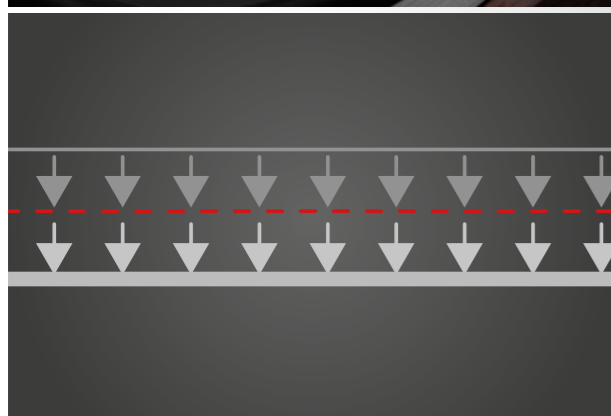

ADVANCED MEMBRANE TECHNOLOGY
Based on our experience with stiff, light and sound dead membranes in the R series speakers, we have developed a new sandwich membrane, which combines the strength of Aero Space Grade Aluminum with the excellent inner damping properties of softer materials. The result is a 3-layer sandwich membrane with no sound of its own and very low distortion. Perfect for accurate music reproduction.