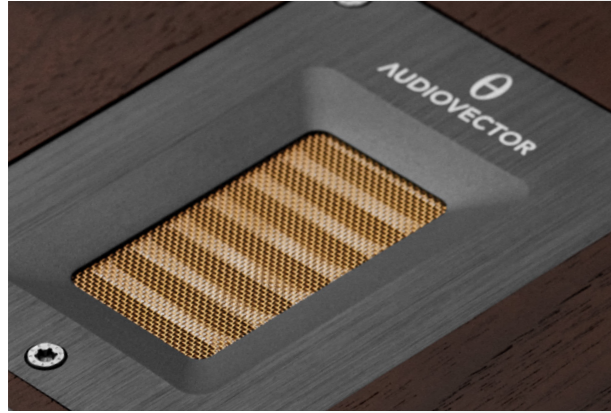

Audiovector · Mileparken 22 A · DK-2740 Skovlunde · Denmark · www.audiovector.com · Tel +45 3539 6060

© Audiovector is a registered trademark

QR SERIES
www.audiovector.com

A UNIQUE TWEETER PRINCIPLE - AMT
 The fascia plates are machined from a single piece of Aerospace Grade Aluminum. Precision machined, glass blasted, brushed and then anodized in a beautiful Tungsten Titanium Grey color. It features a rose gold plated dispersion mesh, which works as an S-Stop filter and Improves driver Integration.

SWEET AND DETAILED SOUND
 Inspired by the POP filters used in the professional recording industry, we have engineered a dispersion mesh in front of the QR AMT tweeters, which also works as an S-STOP filter, controlling sibilants. Music never sounded more detailed, yet sweet, from a loudspeaker in this class. Just Listen.

ADVANCED MEMBRANE TECHNOLOGY
 Based on our experience with stiff, light and sound dead membranes in the R series speakers, we have developed a new sandwich membrane, which combines the strength of Aero Space Grade Aluminum with the excellent inner damping properties of softer materials. The result is a 3-layer sandwich membrane with no sound of its own and very low distortion. Perfect for accurate music reproduction.