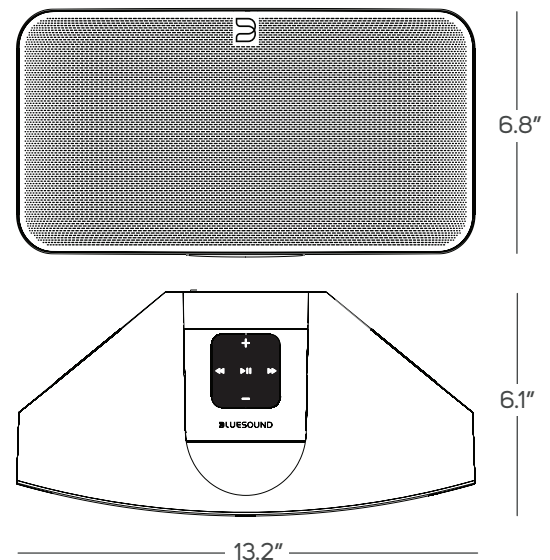

<b>Power Consumption (Idle/Standby):</b>	10 Watts/<0.5 Watts
<b>Finish:</b>	Black/White

**Dimensions (Product):**  
335 x 172 x 155mm (W x H x D)  
13.2 x 6.8 x 6.1 in (W x H x D)\*  
**Weight:** 3.73kg/8.2lb