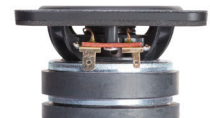

Min 22 woofer