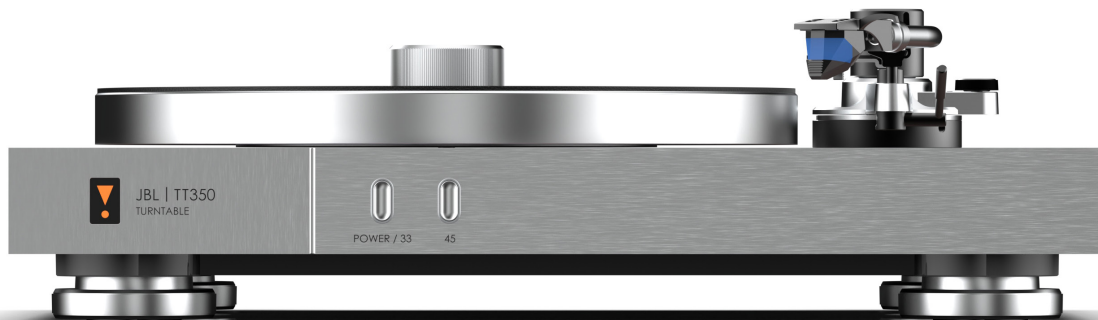

JBL TT350 Classic

Turntable – Walnut

JBL

Get intimate with your record collection with the JBL TT350 Classic. With a solid walnut clad plinth, heavy aluminum platter and curved aluminum tonearm, the TT350 Classic is testimony to the joy of music and vinyl records.

The tonearm features a high-quality moving magnet cartridge pre-installed on a removable head shell for easy replacement and upgrade. The vertical tracking angle (VTA) is adjustable to allow for larger or smaller cartridges when upgrading.

The feet are damped to reduce vibration ingress to the record, and adjustable to allow the TT350 Classic to be positioned on uneven surfaces.

Highlights:

- Solid Natural Walnut veneered plinth with JBL Classic styling
- Heavy Aluminum platter with Direct Drive motor for locked in timing, pitch and dynamic sound
- Aluminum S-shaped tonearm with removable head shell and VTA adjustment for easy cartridge upgrades
- 33.3 and 45 rpm selectable
- Audio Technica Moving Magnet Cartridge pre-installed and aligned

Specifications:

Type:	Turntable
Plinth Materials:	Natural Walnut veneered solid MDF with machined Aluminum front panel
Platter Materials:	Die-cast Aluminum
Tonearm Materials:	Aluminum
Tonearm Features:	Removeable
Cartridge Fitted:	Audio Technica VM95E
Analog Outputs:	1x Stereo (RCA) pair
Motor Type:	Direct Drive
Power supply	24V DC 1A
Dimensions:	6.2" H x 17.7" W x 15.6" D (155mm x 449mm x 395mm) TBC
Product Weight:	11.1 lbs. (5 kg) TBC
Shipping Weight:	15.5 lbs. (7 kg) TBC