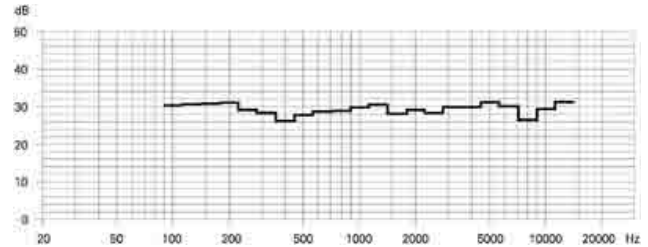

Headphones & Accessories 1

Open, circumaural headphones

HD 600

Cat. No. 04465

Description

The HD 600 Avantgarde are audiophile-quality, open dynamic hi-fi/professionalstereo headphones. The advanced diaphragm design eliminates standing waves in the diaphragm material. The HD 600 can be connected directly to hi-fi systems of the highest quality, in particular DAT, DVD, MD and CD players. These headphones are an ideal choice for the professional recording engineer recording classical music.

Features

- Sophisticated design, elegantly finished in black and grey
- High-quality, open metal mesh earpiece covers for an extremely transparent sound
- Computer-optimised magnet systems minimise harmonic and intermodulation distortion
- Extremely lightweight aluminium voice coils ensure excellent transient response
- Neodymium ferrous magnet systems for optimum sensitivity and a wide dynamic range
- Exceptionally natural, spatial and accurate sound
- Detachable OFC copper cable, Kevlar-reinforced, with very low handling noise
- 2-year guarantee

Delivery includes

- 1 HD 600
- 1 adaptor to ¼" (6.3 mm) stereo jack plug

Recommended Accessories

Stereo volume control	HZR 6	Cat. No.03346

Technical data

Nominal impedance	300 Ohm
Contact pressure	ca. 2,5 N
Weight w/o cable	260 g
Jack plug	3,5/6,3 mm stereo
Transducer principle	open, dynamic
Ear coupling	circumaural
Cable length	3 m
Frequency response (headphones)	12.....39000 Hz
Sound pressure level (SPL)	97 dB(SPL)
THD, total harmonic distortion	0,1 %